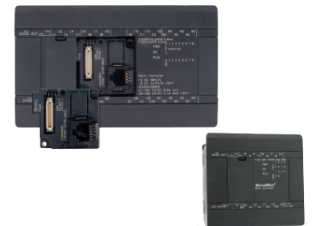

## Programmable Automation Control Systems (PLC/PAC)

Emerson's high-performance PAC systems connect to the industrial internet to drive smarter and more efficient outcomes.

PACSystems™ RX3i  
CPE400 and CPL410

PACSystems™ RX3i  
Controllers

PACSystems™  
RSTi-EP Controllers

VersaMax™ Micro