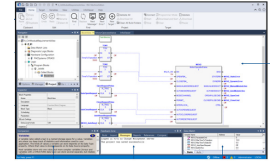

## Human Machine Interfaces

Emerson's rugged, flexible HMIs offer a smarter way to visualize data and gain key insights.

QuickPanel+

Movicon WebHMI

## PACSystems Servo Solutions

Improve your machine's performance and efficiency with a high-speed, integrated motion control system.

PACMotion VFD

PACMotion High Speed Servo Drive

## Automation & Control Software

Control and software solutions that deliver enhanced operations and production flexibility.

Movicon

PAC Machine Edition Professional Development Suite