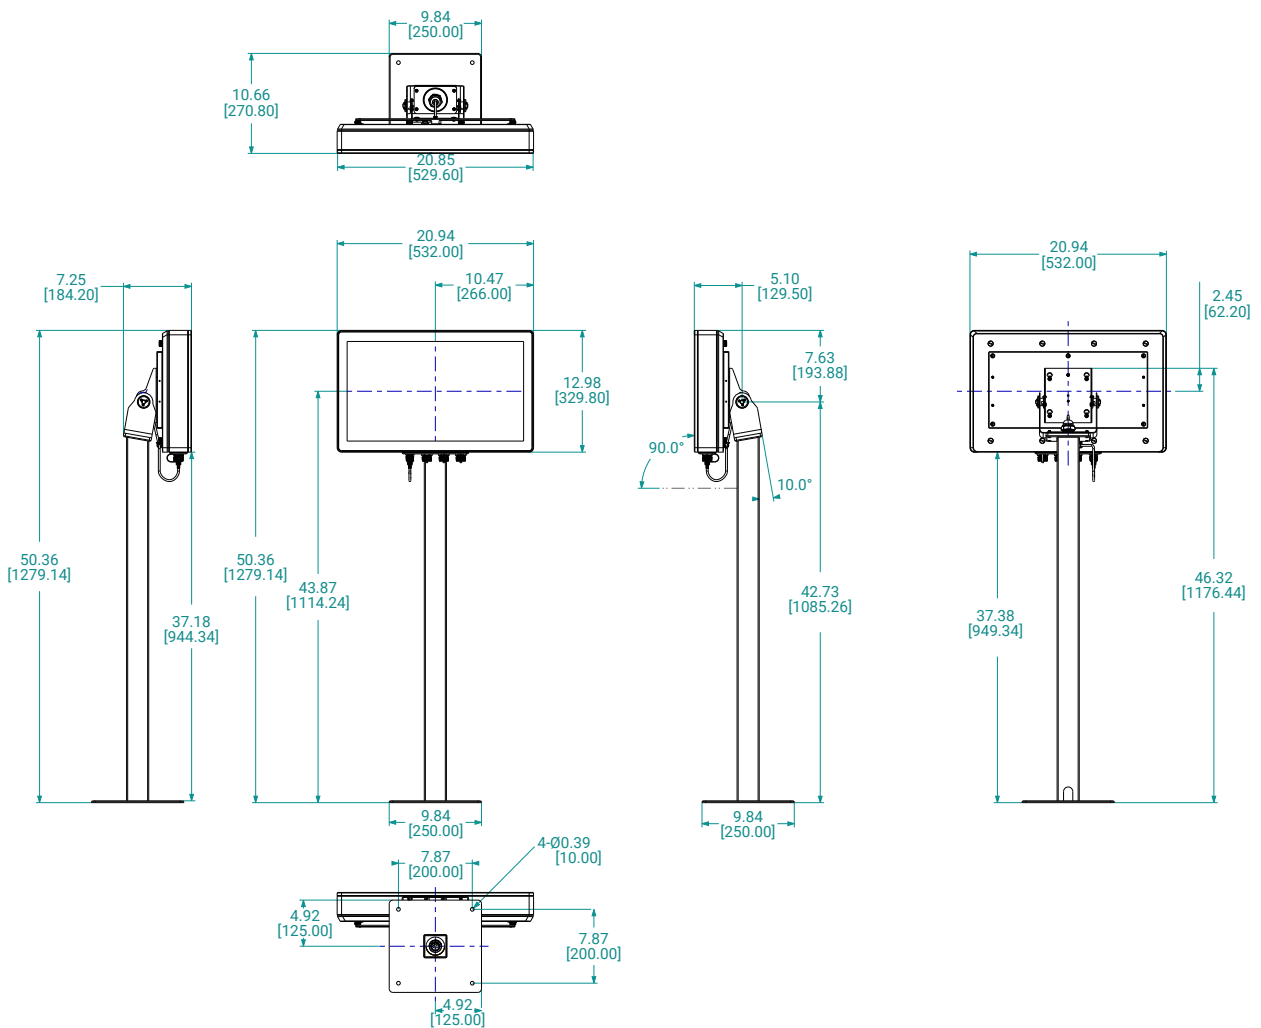

ARISTAIPC

ARP-3821AX

Unlimited Possibilities

Machine Top Pendant Arm

Dimensional Drawing

Size Unit: inch(mm)

Wall Mount Pendant Arm

Dimensional Drawing

Size Unit: inch(mm)

Wall Mount Foldable Keyboard

Dimensional Drawing

Size Unit: inch(mm)

Wall Mount

Products	Mounting Items	Keyboard Items	Configuration
 <p>APR-3821AX APR-3821AX-AMA2</p>	 <p>XWM-001</p>  <p>XWM-KB-115-01</p>	 <p>KB-115A-AX</p>  <p>KB-115C-AX</p>	

Dimensional Drawing

Size Unit: inch(mm)

Wall Mount Adjustable Height

Dimensional Drawing

Size Unit: inch(mm)

Pedestal Mount

Products	Mounting Items	Mounting Items	Configuration
 APR-3821AX APR-3821AX-AMA2	 XTM-001	 XTM-003	

Dimensional Drawing

Size Unit: inch(mm)

Benchtop

Products	Mounting Items	Configuration
 <p>APR-3821AX APR-3821AX-AMA2</p>	 <p>XDS-000</p>	

Dimensional Drawing

Size Unit: inch(mm)

Windows OS

Odering Information	ARP-3821AX-H01-034-700	ARP-3821AX-AMA2-H01-034-700	ARP-3821AX-AMA2-H01-034-701
LCD Display	21.5" LCD / 1920 x 1080	21.5" LCD / 1920 x 1080	21.5" LCD / 1920 x 1080
Touch Screen	Projected Capacitive	Projected Capacitive	Projected Capacitive
Enclosure	Stainless Steel	Stainless Steel	Stainless Steel
CPU	Intel 2.6/3.4 GHz i7-6600U	Intel 2.6/3.4 GHz i7-6600U	Intel 2.6/3.4 GHz i7-6600U
Memory	16GB DDR4	16GB DDR4	16GB DDR4
Storage	2.5" SSD	2.5" SSD	2.5" SSD
Remote Boot	N/A	N/A	N/A
Power Supply	24VDC INPUT	24VDC INPUT	24VDC INPUT
Scanner Holder	No	Yes	Yes
WIFI	No	No	Yes