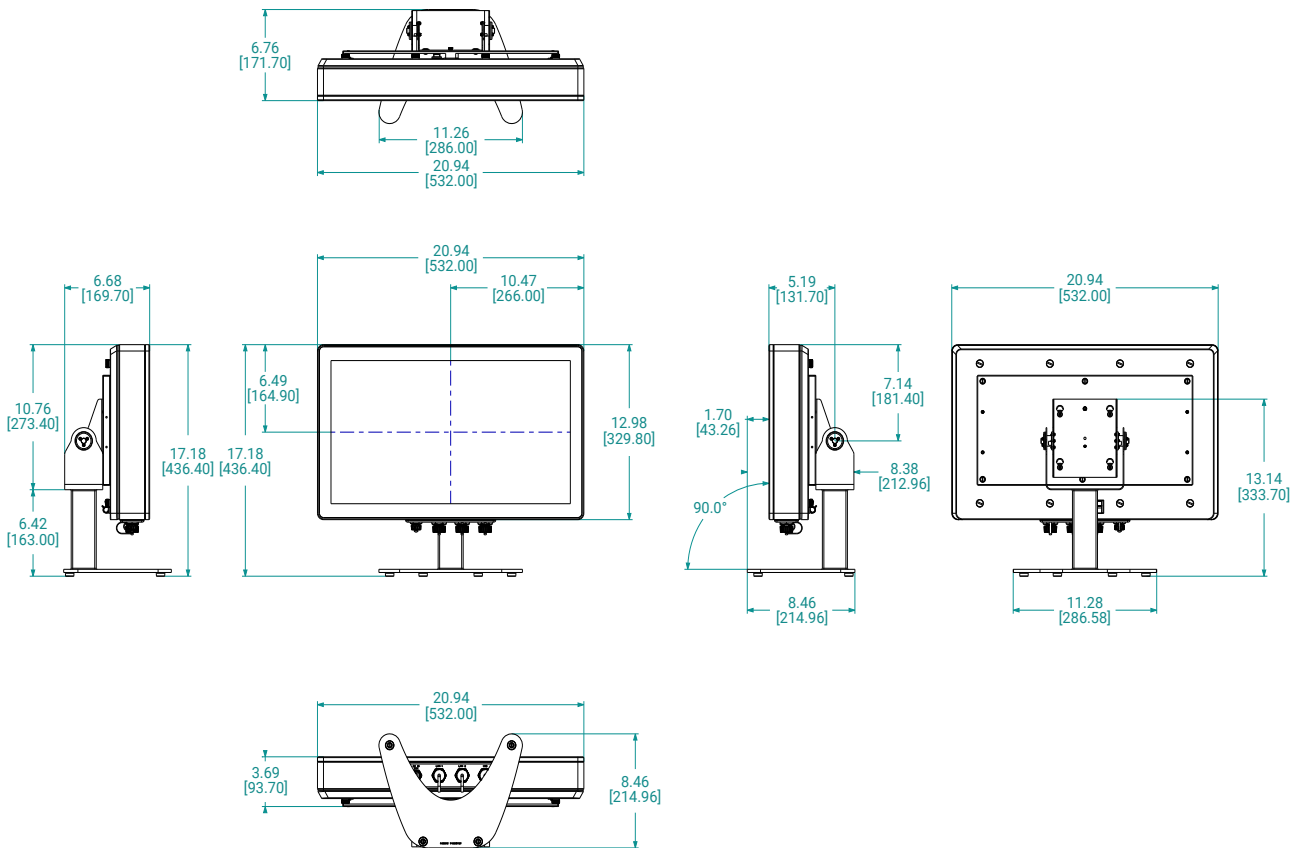

Dimensional Drawing

Size Unit: inch(mm)

Wall Mount Adjustable Height

Dimensional Drawing

Size Unit: inch(mm)

Pedestal Mount

Products	Mounting Items	Mounting Items	Configuration
 APR-3821AX APR-3821AX-AMA2	 XTM-001	 XTM-003	

Dimensional Drawing

Size Unit: inch(mm)

Benchtop

Products	Mounting Items	Configuration
 <p>APR-3821AX APR-3821AX-AMA2</p>	 <p>XDS-000</p>	

Dimensional Drawing

Size Unit: inch(mm)

Windows OS

Odering Information	ARP-3821AX-H01-034-700	ARP-3821AX-AMA2-H01-034-700	ARP-3821AX-AMA2-H01-034-701
LCD Display	21.5" LCD / 1920 x 1080	21.5" LCD / 1920 x 1080	21.5" LCD / 1920 x 1080
Touch Screen	Projected Capacitive	Projected Capacitive	Projected Capacitive
Enclosure	Stainless Steel	Stainless Steel	Stainless Steel
CPU	Intel 2.6/3.4 GHz i7-6600U	Intel 2.6/3.4 GHz i7-6600U	Intel 2.6/3.4 GHz i7-6600U
Memory	16GB DDR4	16GB DDR4	16GB DDR4
Storage	2.5" SSD	2.5" SSD	2.5" SSD
Remote Boot	N/A	N/A	N/A
Power Supply	24VDC INPUT	24VDC INPUT	24VDC INPUT
Scanner Holder	No	Yes	Yes
WIFI	No	No	Yes

Windows OS & Powered By PoE 802.3bt

Odering Information	ARP-3821AX-H01-A34-700	ARP-3821AX-AMA-H01-A34-700	ARP-3821AX-AMA-H01-A34-701
LCD Display	21.5" LCD / 1920 x 1080	21.5" LCD / 1920 x 1080	21.5" LCD / 1920 x 1080
Touch Screen	Projected Capacitive	Projected Capacitive	Projected Capacitive
Enclosure	Stainless Steel	Stainless Steel	Stainless Steel
CPU	Intel 2.6/3.4 GHz i7-6600U	Intel 2.6/3.4 GHz i7-6600U	Intel 2.6/3.4 GHz i7-6600U
Memory	16GB DDR4	16GB DDR4	16GB DDR4
Storage	2.5" SSD	2.5" SSD	2.5" SSD
Remote Boot	N/A	N/A	N/A
Power Supply	Powered by PoE 802.3bt PD	Powered by PoE 802.3bt PD	Powered by PoE 802.3bt PD
Scanner Holder	No	Yes	Yes
WIFI	No	No	Yes