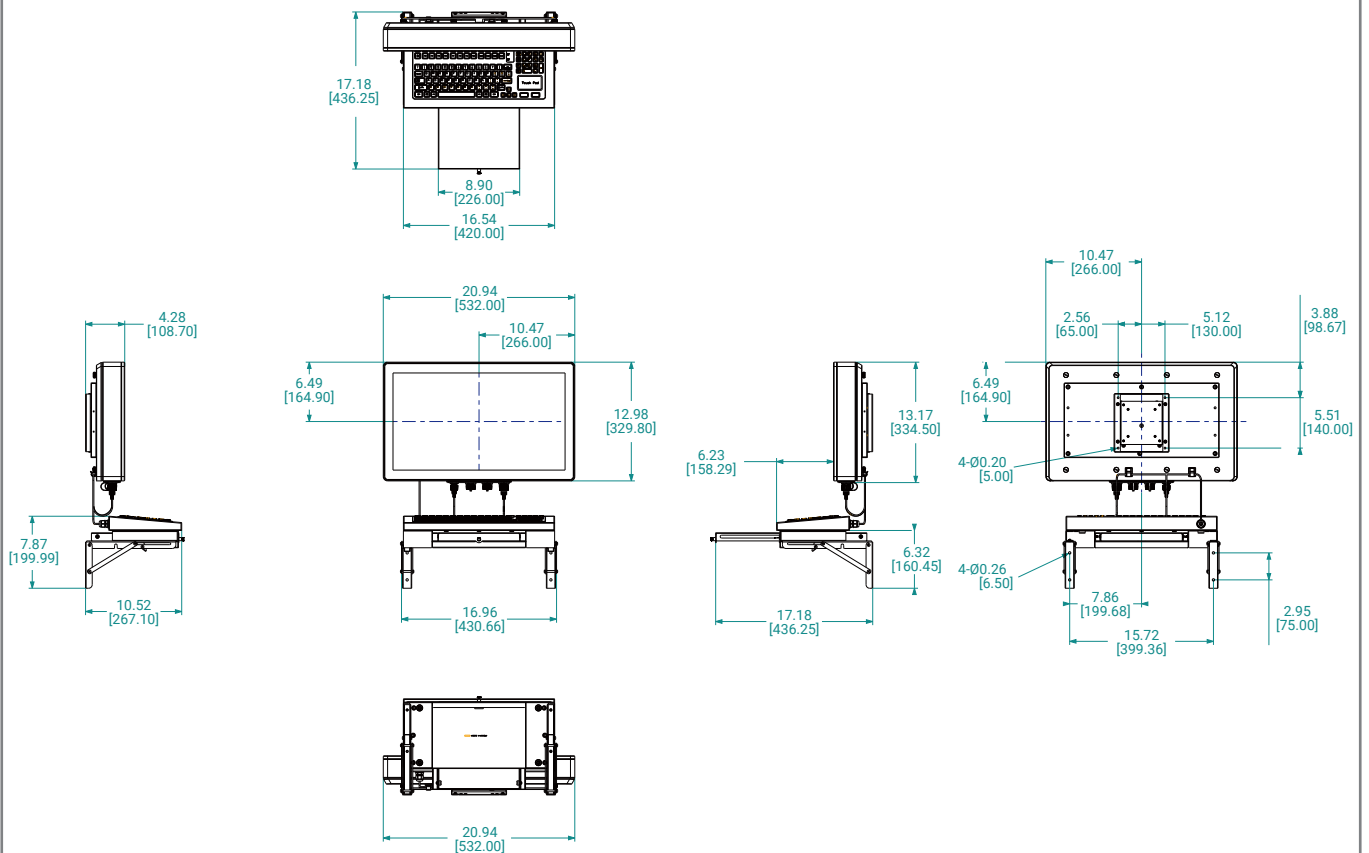

ARISTAIPC

ARP-3821AX

Unlimited Possibilities

Machine Top Pendant Arm

Dimensional Drawing

Size Unit: inch(mm)

Wall Mount Pendant Arm

Dimensional Drawing

Size Unit: inch(mm)

Wall Mount Foldable Keyboard

Dimensional Drawing

Size Unit: inch(mm)

Wall Mount

Products	Mounting Items	Keyboard Items	Configuration
 <p>APR-3821AX APR-3821AX-AMA2</p>	 <p>XWM-001</p>  <p>XWM-KB-115-01</p>	 <p>KB-115A-AX</p>  <p>KB-115C-AX</p>	

Dimensional Drawing

Size Unit: inch(mm)

Wall Mount Adjustable Height

Dimensional Drawing

Size Unit: inch(mm)

Pedestal Mount

Products	Mounting Items	Mounting Items	Configuration
 APR-3821AX APR-3821AX-AMA2	 XTM-001	 XTM-003	

Dimensional Drawing

Size Unit: inch(mm)

Benchtop

Products	Mounting Items	Configuration
 <p>APR-3821AX APR-3821AX-AMA2</p>	 <p>XDS-000</p>	

Dimensional Drawing

Size Unit: inch(mm)

Windows OS

Odering Information	ARP-3821AX-H01-034-700	ARP-3821AX-AMA2-H01-034-700	ARP-3821AX-AMA2-H01-034-701
LCD Display	21.5" LCD / 1920 x 1080	21.5" LCD / 1920 x 1080	21.5" LCD / 1920 x 1080
Touch Screen	Projected Capacitive	Projected Capacitive	Projected Capacitive
Enclosure	Stainless Steel	Stainless Steel	Stainless Steel
CPU	Intel 2.6/3.4 GHz i7-6600U	Intel 2.6/3.4 GHz i7-6600U	Intel 2.6/3.4 GHz i7-6600U
Memory	16GB DDR4	16GB DDR4	16GB DDR4
Storage	2.5" SSD	2.5" SSD	2.5" SSD
Remote Boot	N/A	N/A	N/A
Power Supply	24VDC INPUT	24VDC INPUT	24VDC INPUT
Scanner Holder	No	Yes	Yes
WIFI	No	No	Yes