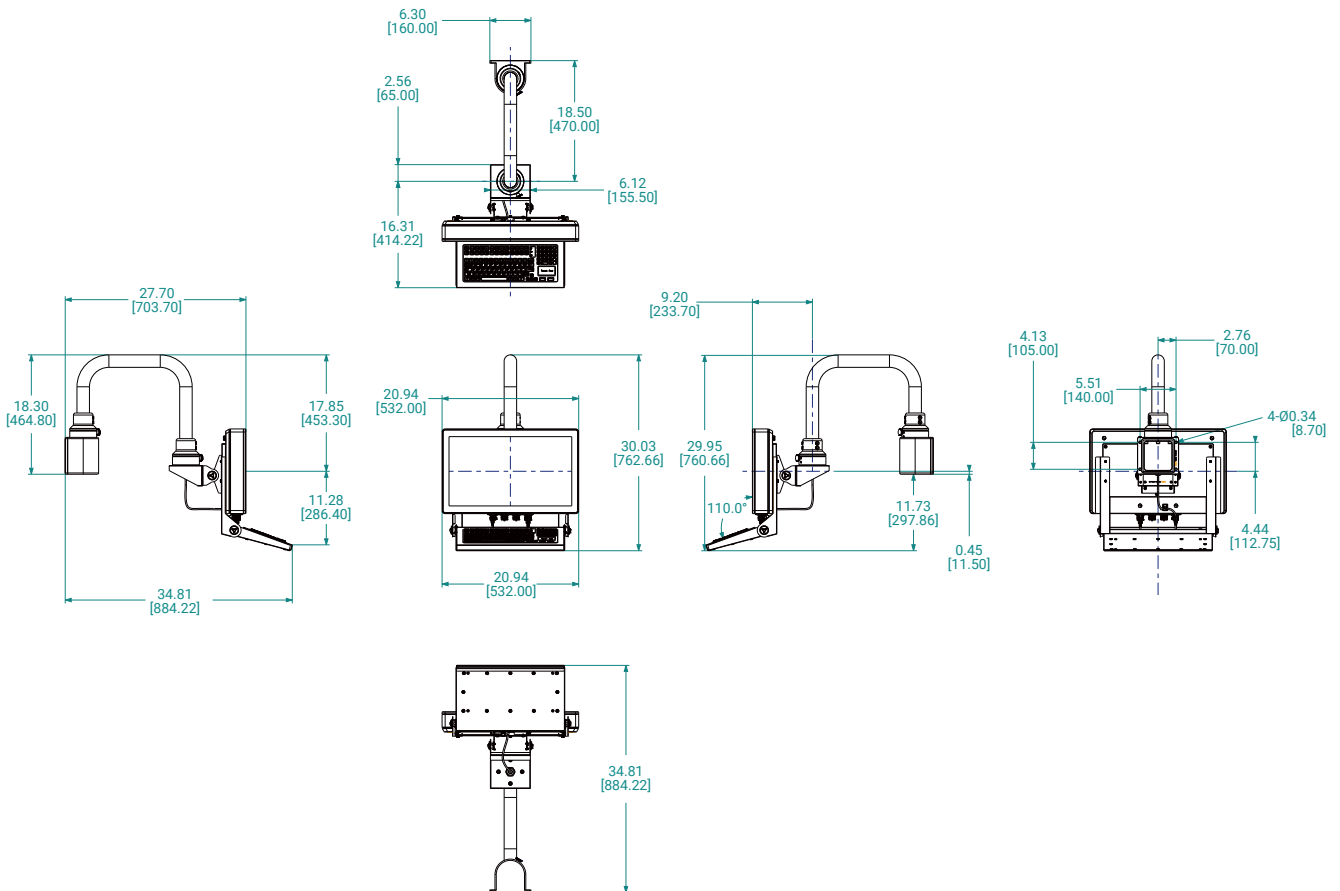

ARISTAIPC

ARP-3821AX

Unlimited Possibilities

Machine Top Pendant Arm

Dimensional Drawing

Size Unit: inch(mm)

Wall Mount Pendant Arm

Dimensional Drawing

Size Unit: inch(mm)

Wall Mount Foldable Keyboard

Dimensional Drawing

Size Unit: inch(mm)

Wall Mount

Products	Mounting Items	Keyboard Items	Configuration
 <p>APR-3821AX APR-3821AX-AMA2</p>	 <p>XWM-001</p>  <p>XWM-KB-115-01</p>	 <p>KB-115A-AX</p>  <p>KB-115C-AX</p>	

Dimensional Drawing

Size Unit: inch(mm)

Wall Mount Adjustable Height

Dimensional Drawing

Size Unit: inch(mm)

Pedestal Mount

Products	Mounting Items	Mounting Items	Configuration
 APR-3821AX APR-3821AX-AMA2	 XTM-001	 XTM-003	

Dimensional Drawing

Size Unit: inch(mm)

Benchtop

Products	Mounting Items	Configuration
 <p>APR-3821AX APR-3821AX-AMA2</p>	 <p>XDS-000</p>	

Dimensional Drawing

Size Unit: inch(mm)

Windows OS

Odering Information	ARP-3821AX-H01-034-700	ARP-3821AX-AMA2-H01-034-700	ARP-3821AX-AMA2-H01-034-701
LCD Display	21.5" LCD / 1920 x 1080	21.5" LCD / 1920 x 1080	21.5" LCD / 1920 x 1080
Touch Screen	Projected Capacitive	Projected Capacitive	Projected Capacitive
Enclosure	Stainless Steel	Stainless Steel	Stainless Steel
CPU	Intel 2.6/3.4 GHz i7-6600U	Intel 2.6/3.4 GHz i7-6600U	Intel 2.6/3.4 GHz i7-6600U
Memory	16GB DDR4	16GB DDR4	16GB DDR4
Storage	2.5" SSD	2.5" SSD	2.5" SSD
Remote Boot	N/A	N/A	N/A
Power Supply	24VDC INPUT	24VDC INPUT	24VDC INPUT
Scanner Holder	No	Yes	Yes
WIFI	No	No	Yes