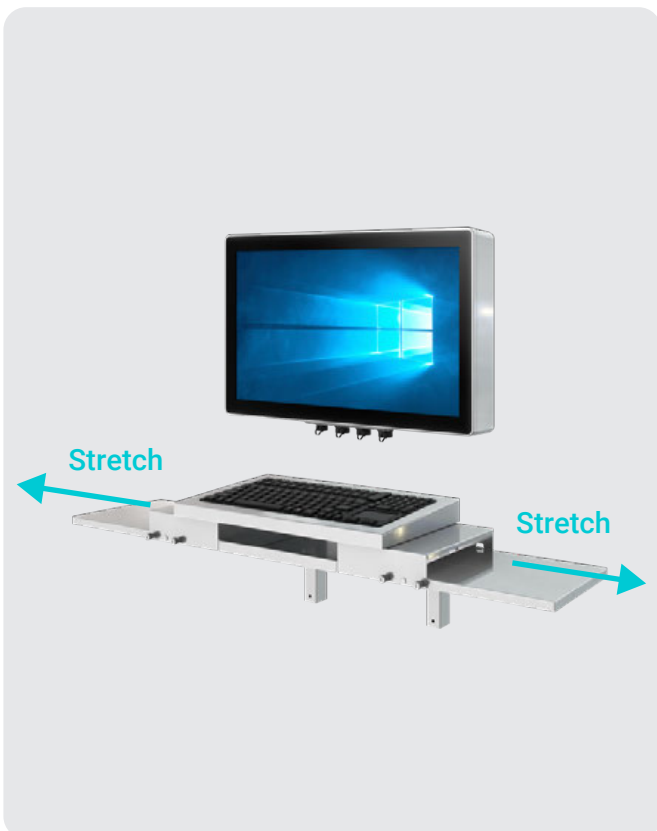

Size Unit: inch(mm)

Wall Mount Foldable Keyboard

Dimensional Drawing

Size Unit: inch(mm)

Wall Mount

Products	Mounting Items	Keyboard Items	Configuration
 <p>APR-3821AX APR-3821AX-AMA2</p>	 <p>XWM-001</p>  <p>XWM-KB-115-01</p>	 <p>KB-115A-AX</p>  <p>KB-115C-AX</p>	