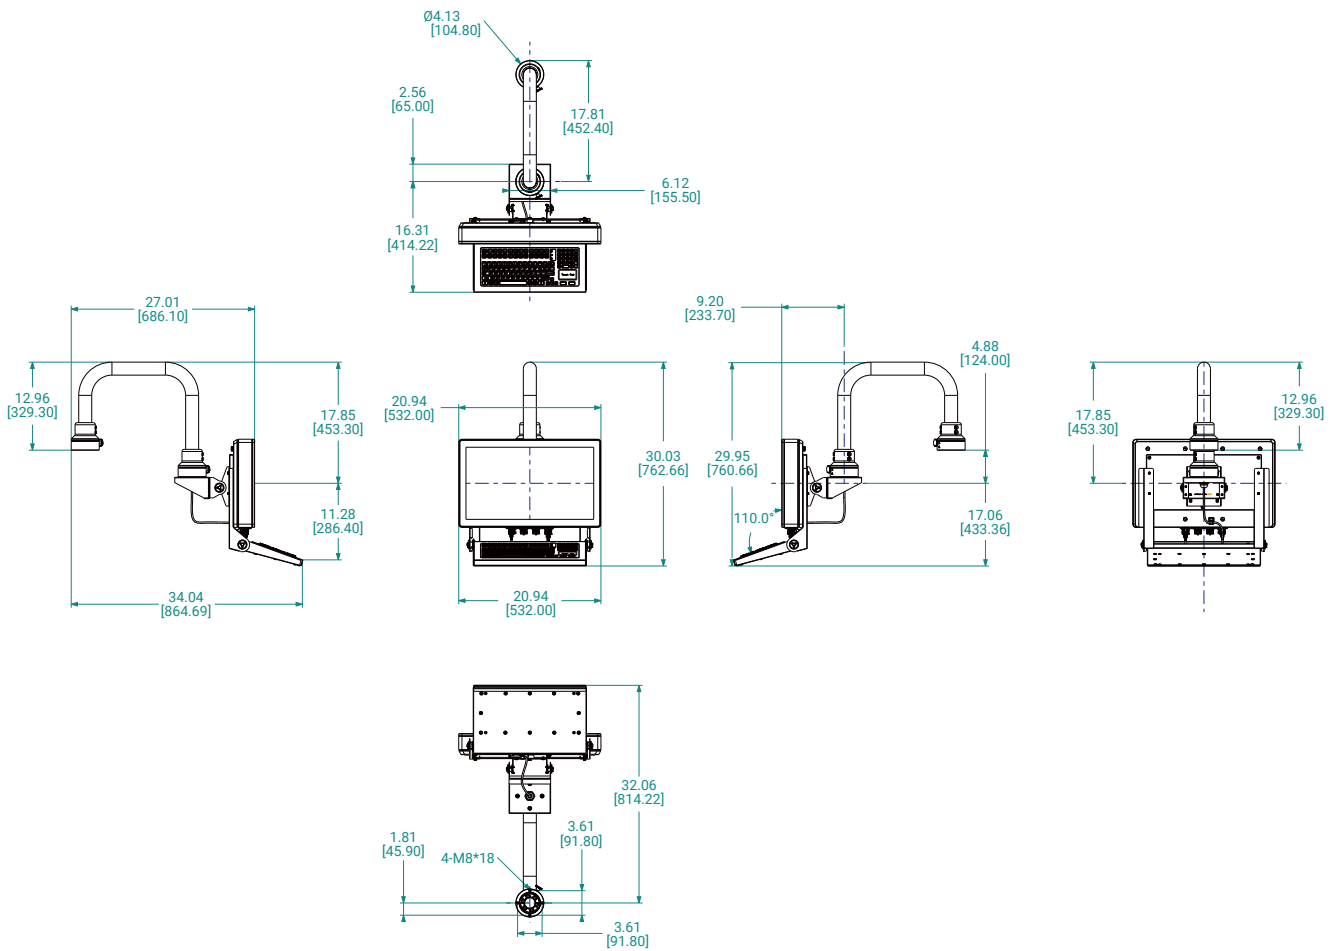

ARISTAIPC

ARP-3821AX

Unlimited Possibilities

Machine Top Pendant Arm

Dimensional Drawing

Size Unit: inch(mm)

Wall Mount Pendant Arm

Dimensional Drawing

Size Unit: inch(mm)

Wall Mount Foldable Keyboard

Dimensional Drawing

Size Unit: inch(mm)

Wall Mount

Products	Mounting Items	Keyboard Items	Configuration
 <p>APR-3821AX APR-3821AX-AMA2</p>	 <p>XWM-001</p>  <p>XWM-KB-115-01</p>	 <p>KB-115A-AX</p>  <p>KB-115C-AX</p>	

Dimensional Drawing

Size Unit: inch(mm)

Wall Mount Adjustable Height

Dimensional Drawing

Size Unit: inch(mm)

Pedestal Mount

Products	Mounting Items	Mounting Items	Configuration
 APR-3821AX APR-3821AX-AMA2	 XTM-001	 XTM-003	

Dimensional Drawing

Size Unit: inch(mm)

Benchtop

Products	Mounting Items	Configuration
 <p>APR-3821AX APR-3821AX-AMA2</p>	 <p>XDS-000</p>	

Dimensional Drawing

Size Unit: inch(mm)

Windows OS

Odering Information	ARP-3821AX-H01-034-700	ARP-3821AX-AMA2-H01-034-700	ARP-3821AX-AMA2-H01-034-701
LCD Display	21.5" LCD / 1920 x 1080	21.5" LCD / 1920 x 1080	21.5" LCD / 1920 x 1080
Touch Screen	Projected Capacitive	Projected Capacitive	Projected Capacitive
Enclosure	Stainless Steel	Stainless Steel	Stainless Steel
CPU	Intel 2.6/3.4 GHz i7-6600U	Intel 2.6/3.4 GHz i7-6600U	Intel 2.6/3.4 GHz i7-6600U
Memory	16GB DDR4	16GB DDR4	16GB DDR4
Storage	2.5" SSD	2.5" SSD	2.5" SSD
Remote Boot	N/A	N/A	N/A
Power Supply	24VDC INPUT	24VDC INPUT	24VDC INPUT
Scanner Holder	No	Yes	Yes
WIFI	No	No	Yes