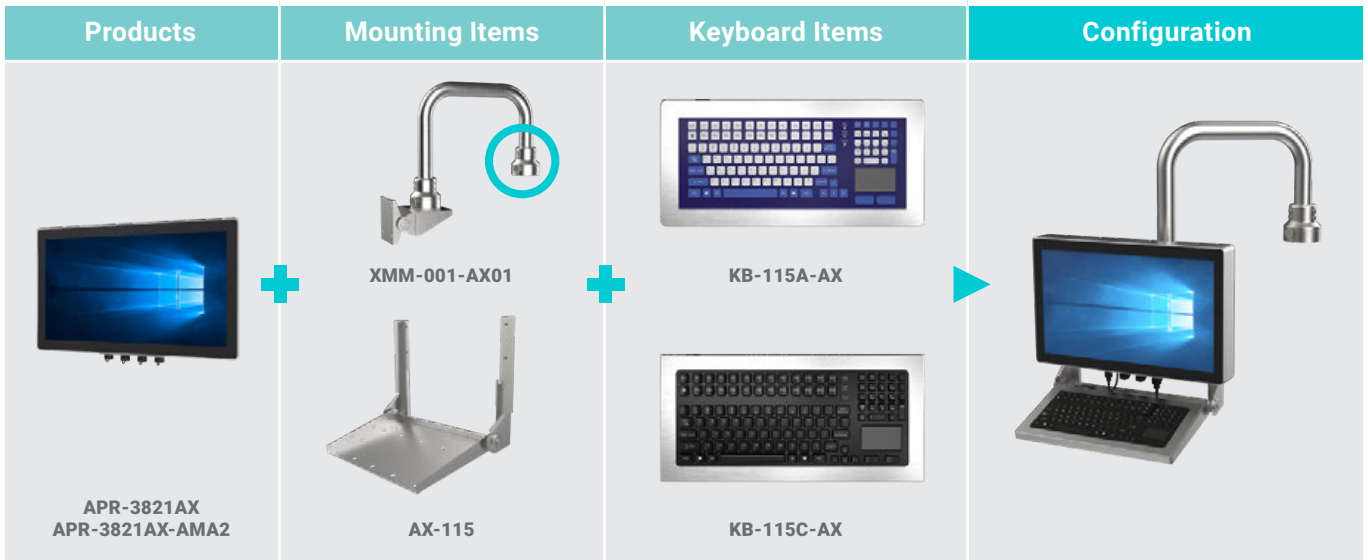

ARISTAIPC

ARP-3821AX

Unlimited Possibilities

Machine Top Pendant Arm

Dimensional Drawing

Size Unit: inch(mm)

Wall Mount Pendant Arm

Dimensional Drawing

Size Unit: inch(mm)

Wall Mount Foldable Keyboard

Dimensional Drawing

Size Unit: inch(mm)

Wall Mount

Products	Mounting Items	Keyboard Items	Configuration
 <p>APR-3821AX APR-3821AX-AMA2</p>	 <p>XWM-001</p>  <p>XWM-KB-115-01</p>	 <p>KB-115A-AX</p>  <p>KB-115C-AX</p>	