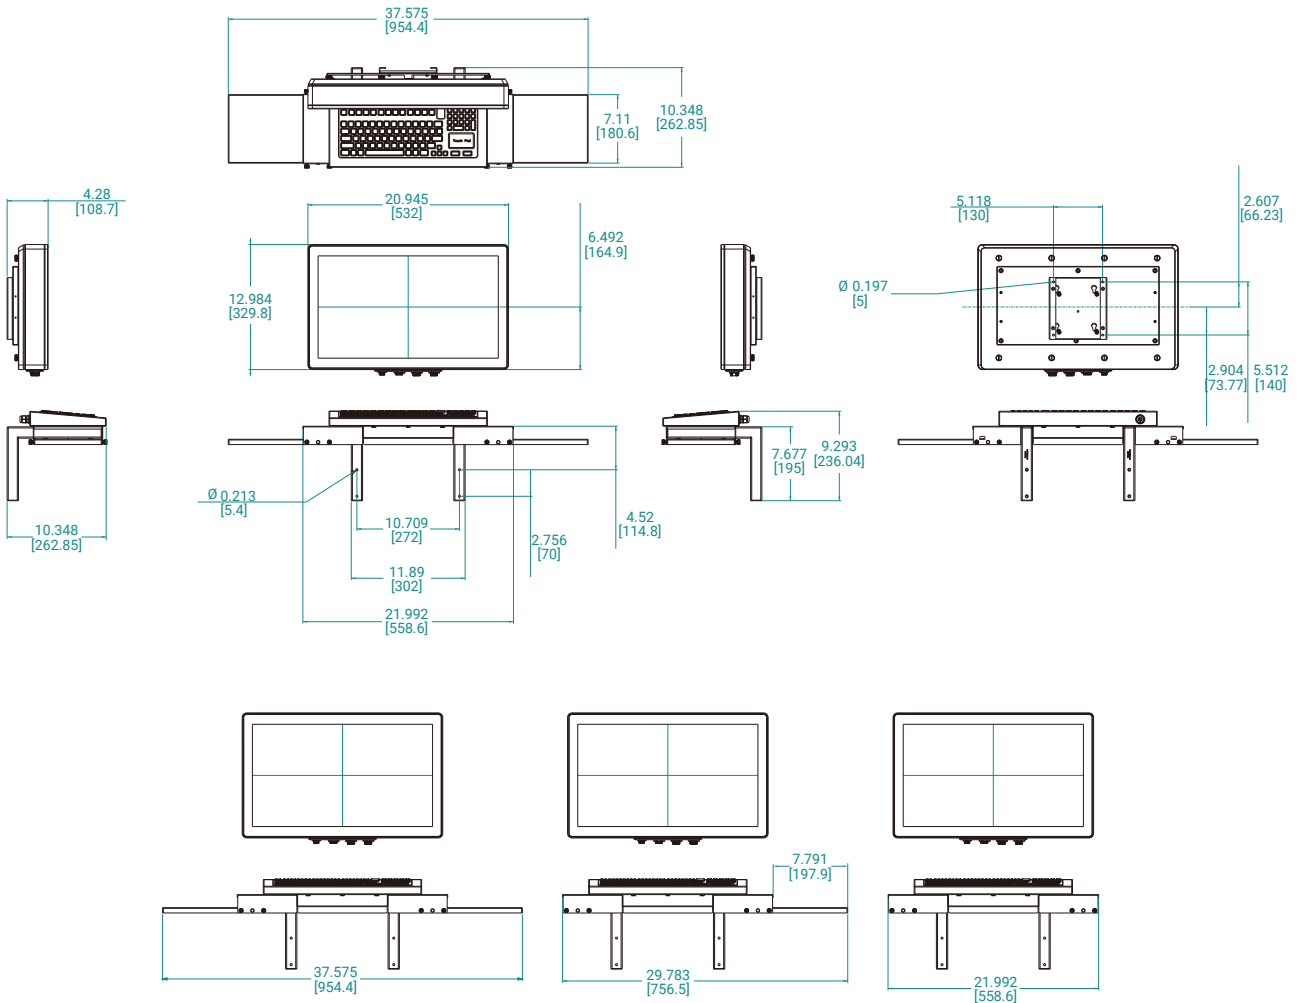

ARISTAIPC

ARP-3821AX

Unlimited Possibilities

Machine Top Pendant Arm

Dimensional Drawing

Size Unit: inch(mm)

Wall Mount Pendant Arm

Dimensional Drawing

Size Unit: inch(mm)

Wall Mount Foldable Keyboard

Dimensional Drawing

Size Unit: inch(mm)

Wall Mount

Products	Mounting Items	Keyboard Items	Configuration
 <p>APR-3821AX APR-3821AX-AMA2</p>	 <p>XWM-001</p>  <p>XWM-KB-115-01</p>	 <p>KB-115A-AX</p>  <p>KB-115C-AX</p>	

Dimensional Drawing

Size Unit: inch(mm)

Wall Mount Adjustable Height

Dimensional Drawing

Size Unit: inch(mm)

Pedestal Mount

Products	Mounting Items	Mounting Items	Configuration
 APR-3821AX APR-3821AX-AMA2	 XTM-001	 XTM-003	

Dimensional Drawing

Size Unit: inch(mm)

Benchtop

Products	Mounting Items	Configuration
 <p>APR-3821AX APR-3821AX-AMA2</p>	 <p>XDS-000</p>	

Dimensional Drawing

Size Unit: inch(mm)

Windows OS

Odering Information	ARP-3821AX-H01-034-700	ARP-3821AX-AMA2-H01-034-700	ARP-3821AX-AMA2-H01-034-701
LCD Display	21.5" LCD / 1920 x 1080	21.5" LCD / 1920 x 1080	21.5" LCD / 1920 x 1080
Touch Screen	Projected Capacitive	Projected Capacitive	Projected Capacitive
Enclosure	Stainless Steel	Stainless Steel	Stainless Steel
CPU	Intel 2.6/3.4 GHz i7-6600U	Intel 2.6/3.4 GHz i7-6600U	Intel 2.6/3.4 GHz i7-6600U
Memory	16GB DDR4	16GB DDR4	16GB DDR4
Storage	2.5" SSD	2.5" SSD	2.5" SSD
Remote Boot	N/A	N/A	N/A
Power Supply	24VDC INPUT	24VDC INPUT	24VDC INPUT
Scanner Holder	No	Yes	Yes
WIFI	No	No	Yes