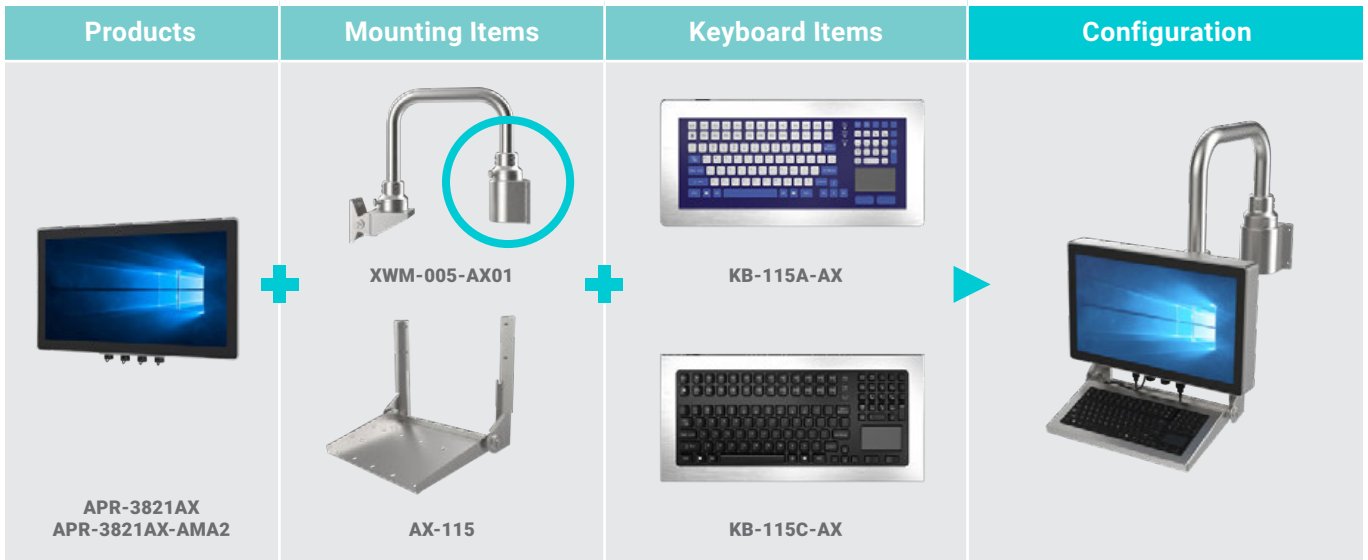

ARISTAIPC

ARP-3821AX

Unlimited Possibilities

Machine Top Pendant Arm

Dimensional Drawing

Size Unit: inch(mm)

Wall Mount Pendant Arm

Dimensional Drawing

Size Unit: inch(mm)

Wall Mount Foldable Keyboard

Dimensional Drawing

Size Unit: inch(mm)

Wall Mount

Products	Mounting Items	Keyboard Items	Configuration
 <p>APR-3821AX APR-3821AX-AMA2</p>	 <p>XWM-001</p>  <p>XWM-KB-115-01</p>	 <p>KB-115A-AX</p>  <p>KB-115C-AX</p>	