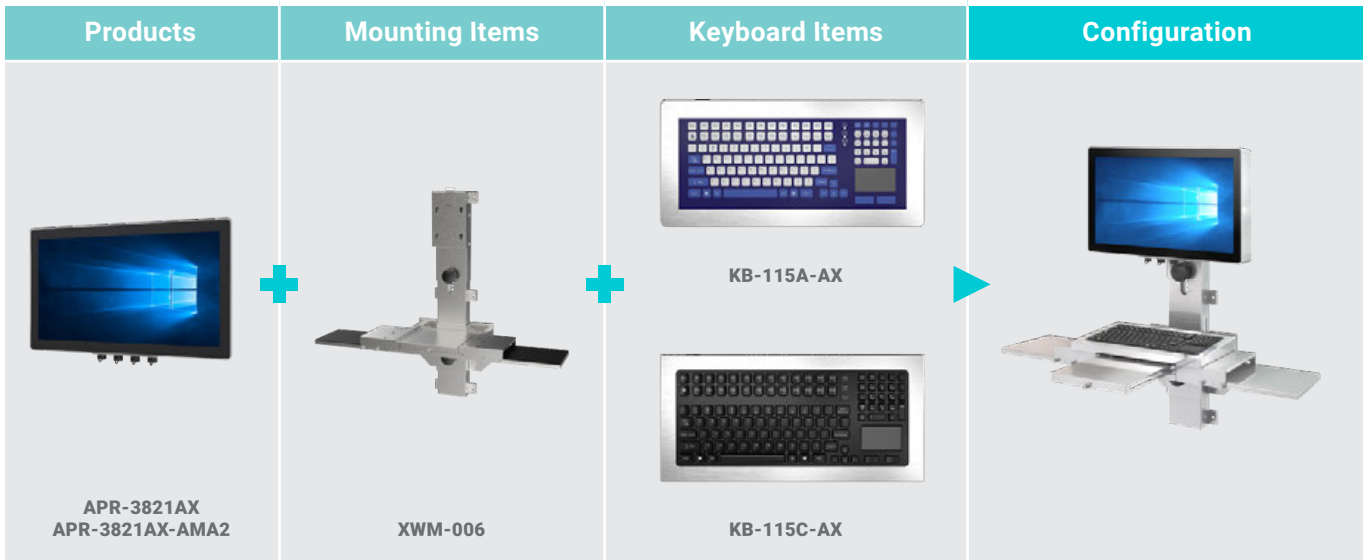

Size Unit: inch(mm)

Wall Mount Foldable Keyboard

Dimensional Drawing

Size Unit: inch(mm)

Wall Mount

Products	Mounting Items	Keyboard Items	Configuration
 <p>APR-3821AX APR-3821AX-AMA2</p>	 <p>XWM-001</p>  <p>XWM-KB-115-01</p>	 <p>KB-115A-AX</p>  <p>KB-115C-AX</p>	

Dimensional Drawing

Size Unit: inch(mm)

Wall Mount Adjustable Height

Dimensional Drawing

Size Unit: inch(mm)

Pedestal Mount

Products	Mounting Items	Mounting Items	Configuration
 APR-3821AX APR-3821AX-AMA2	 XTM-001	 XTM-003	