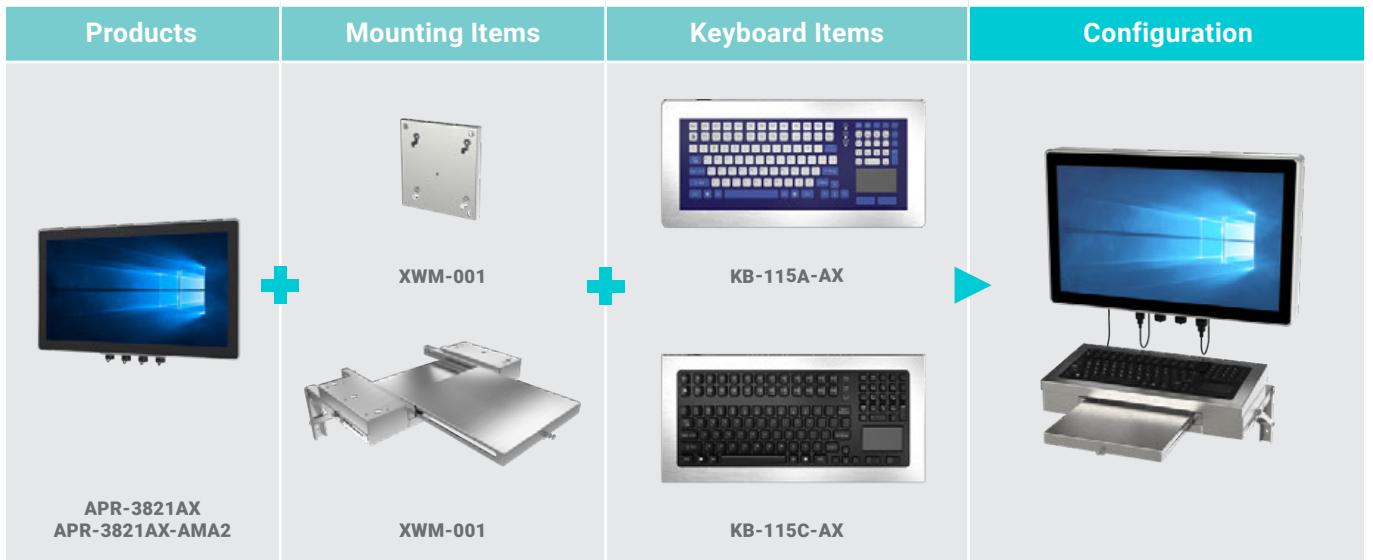

ARISTAIPC

ARP-3821AX

Unlimited Possibilities

Machine Top Pendant Arm

Dimensional Drawing

Size Unit: inch(mm)

Wall Mount Pendant Arm

Dimensional Drawing

Size Unit: inch(mm)

Wall Mount Foldable Keyboard

Dimensional Drawing

Size Unit: inch(mm)

Wall Mount

Products	Mounting Items	Keyboard Items	Configuration
 <p>APR-3821AX APR-3821AX-AMA2</p>	 <p>XWM-001</p>  <p>XWM-KB-115-01</p>	 <p>KB-115A-AX</p>  <p>KB-115C-AX</p>	