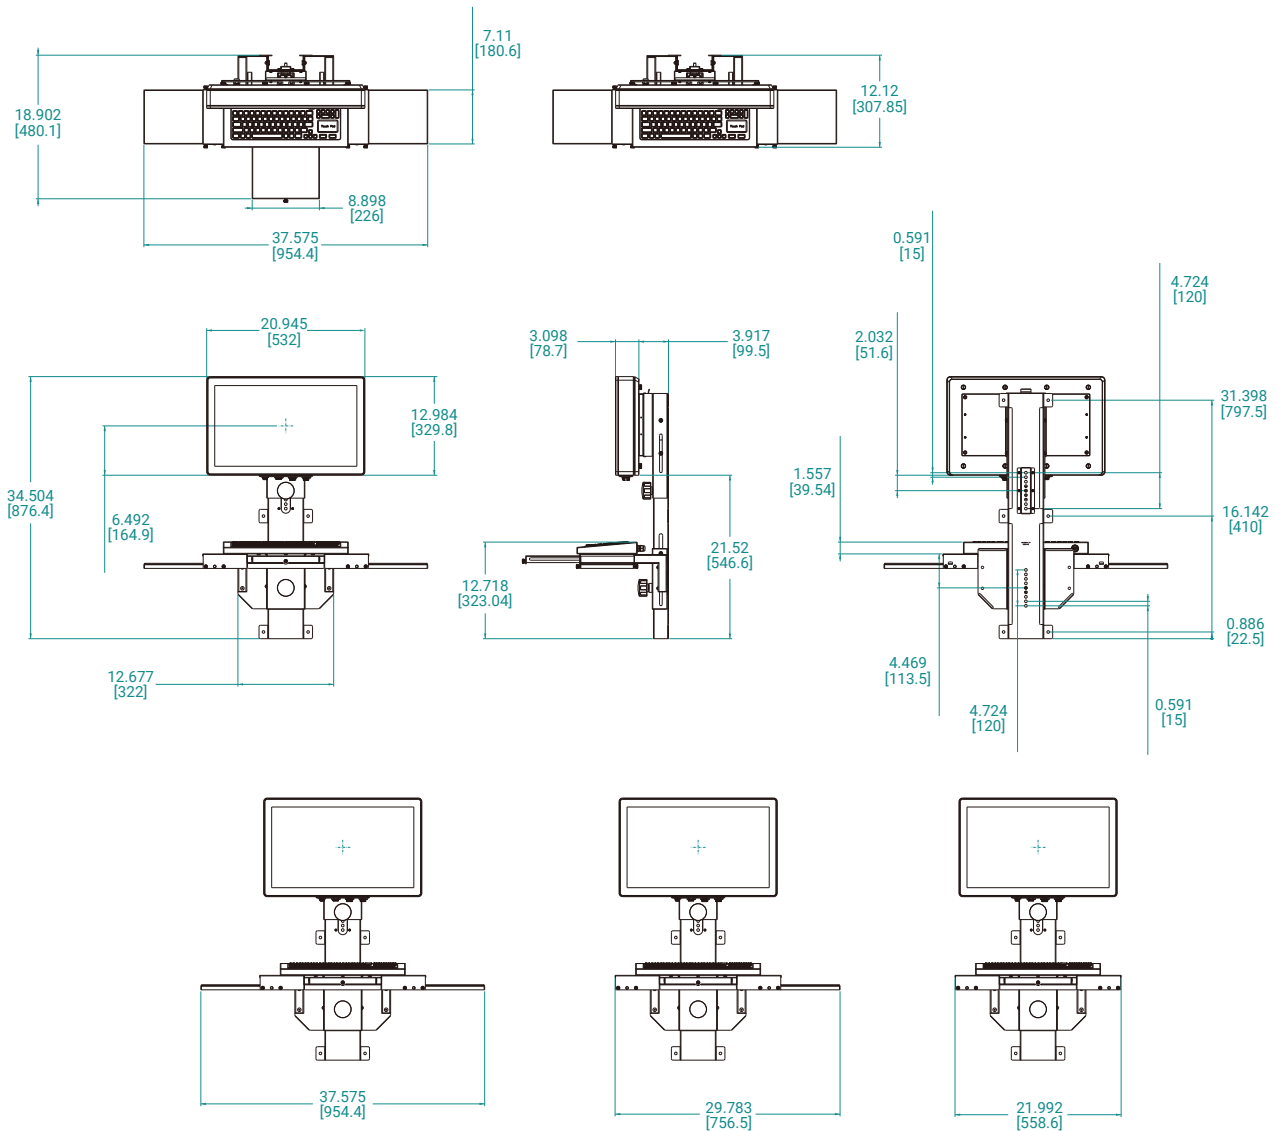

ARISTAIPC

ARP-3821AX

Unlimited Possibilities

Machine Top Pendant Arm

Dimensional Drawing

Size Unit: inch(mm)

Wall Mount Pendant Arm

Dimensional Drawing

Size Unit: inch(mm)

Wall Mount Foldable Keyboard

Dimensional Drawing

Size Unit: inch(mm)

Wall Mount

Products	Mounting Items	Keyboard Items	Configuration
 <p>APR-3821AX APR-3821AX-AMA2</p>	 <p>XWM-001</p>  <p>XWM-KB-115-01</p>	 <p>KB-115A-AX</p>  <p>KB-115C-AX</p>	

Dimensional Drawing

Size Unit: inch(mm)

Wall Mount Adjustable Height

Dimensional Drawing

Size Unit: inch(mm)

Pedestal Mount

Products	Mounting Items	Mounting Items	Configuration
 APR-3821AX APR-3821AX-AMA2	 XTM-001	 XTM-003	

Dimensional Drawing

Size Unit: inch(mm)

Benchtop

Products	Mounting Items	Configuration
 <p>APR-3821AX APR-3821AX-AMA2</p>	 <p>XDS-000</p>	

Dimensional Drawing

Size Unit: inch(mm)

Windows OS

Odering Information	ARP-3821AX-H01-034-700	ARP-3821AX-AMA2-H01-034-700	ARP-3821AX-AMA2-H01-034-701
LCD Display	21.5" LCD / 1920 x 1080	21.5" LCD / 1920 x 1080	21.5" LCD / 1920 x 1080
Touch Screen	Projected Capacitive	Projected Capacitive	Projected Capacitive
Enclosure	Stainless Steel	Stainless Steel	Stainless Steel
CPU	Intel 2.6/3.4 GHz i7-6600U	Intel 2.6/3.4 GHz i7-6600U	Intel 2.6/3.4 GHz i7-6600U
Memory	16GB DDR4	16GB DDR4	16GB DDR4
Storage	2.5" SSD	2.5" SSD	2.5" SSD
Remote Boot	N/A	N/A	N/A
Power Supply	24VDC INPUT	24VDC INPUT	24VDC INPUT
Scanner Holder	No	Yes	Yes
WIFI	No	No	Yes